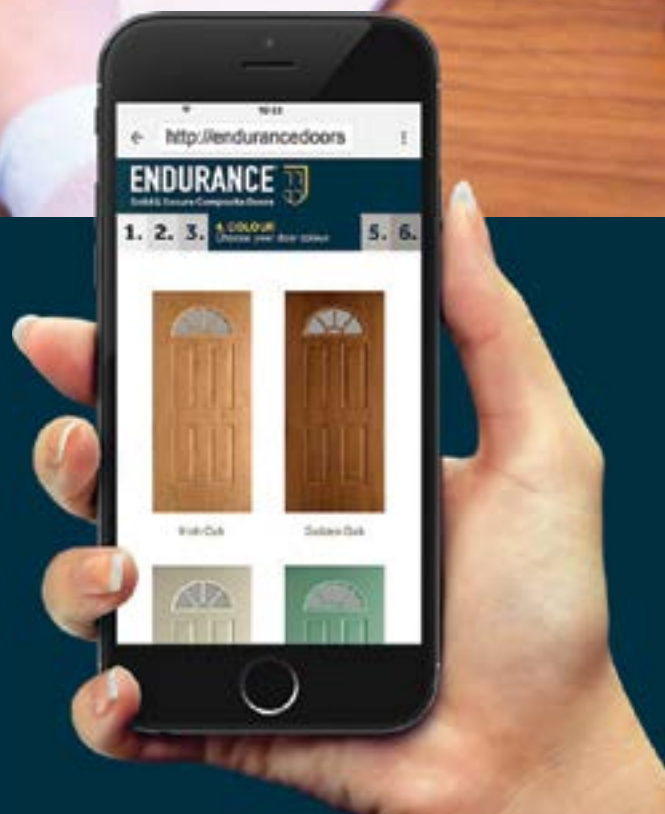

Design the door of your dreams...

The Endurance Doors online door designer features our entire collection of door designs, 16 colours inside and out, and over 30 glazing options to choose from; meaning the door of your dreams is just a few clicks away, plus you can even view it on your own home.