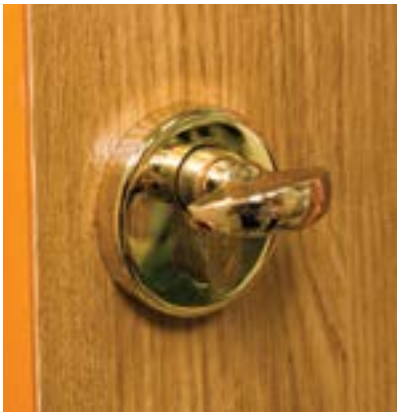

HERITAGE LOCK

The Heritage lock combines the traditional appearance of a Georgian or Edwardian façade, with the latest in high security multi-point locking.

The euro profile locking cylinder of a Heritage lock is a similar height to the traditional round cylinder pull on more traditional doors.

The lock is operated automatically as soon as the door is closed, providing the utmost security. From the inside, your Endurance door can be opened by an internal thumb turn, whilst from the outside a key is required to gain entry.

As with all our Endurance door lock options, you can be assured of the latest in high security technology.

The escutcheon and finger pulls are available in chrome, gold, black and silver colour options, and the Heritage security locking system is available throughout the entire Endurance door range.

Benefit from a traditional look with modern 3 point high security locking feature!